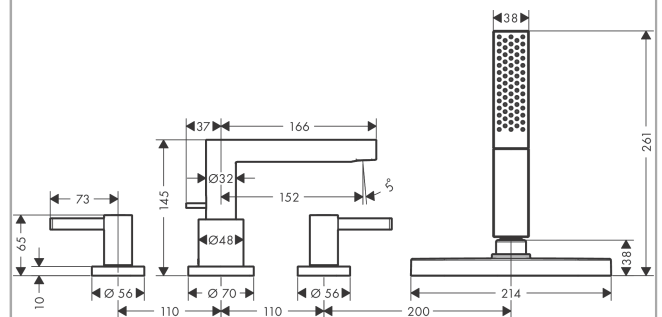

Scale drawing