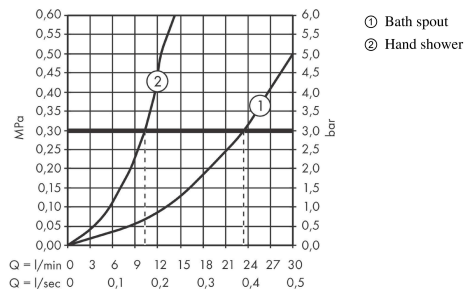

Finoris

4-hole rim mounted bath mixer with sBox

Surfaces: **Matt White** Article Number: **76444700**

Description

product features

- consists of: 4-hole rim mounted bath mixer, hand shower, shower holder, shower hose, hose box
- 2 functions
- projection 152 mm
- connection type: basic set
- spray type mixer: normal spray
- spray type hand shower: PowderRain
- maximum pull-out length of hand shower: 1.45 m
- sBox for quiet, smooth and protected hose guidance
- maximum flow rate at 3 bar: 23,5 l/min
- flow rate for bath spout at 3 bar: 23,5 l/min
- flow rate of hand shower at 3 bar: 10,2 l/min
- min. operating pressure: 1 bar
- max. operating pressure: 10 bar
- ceramic valves hot/ cold 90°
- non-return valve
- connection dimension: DN15

Technology

Design awards

reddot winner 2021

Product image

Scale drawing

Finoris
4-hole rim mounted bath mixer with sBox
 Surfaces: **Matt White** Article Number: **76444700**

Flowchart

Finoris
4-hole rim mounted bath mixer with sBox
 Surfaces: **Matt White** Article Number: **76444700**