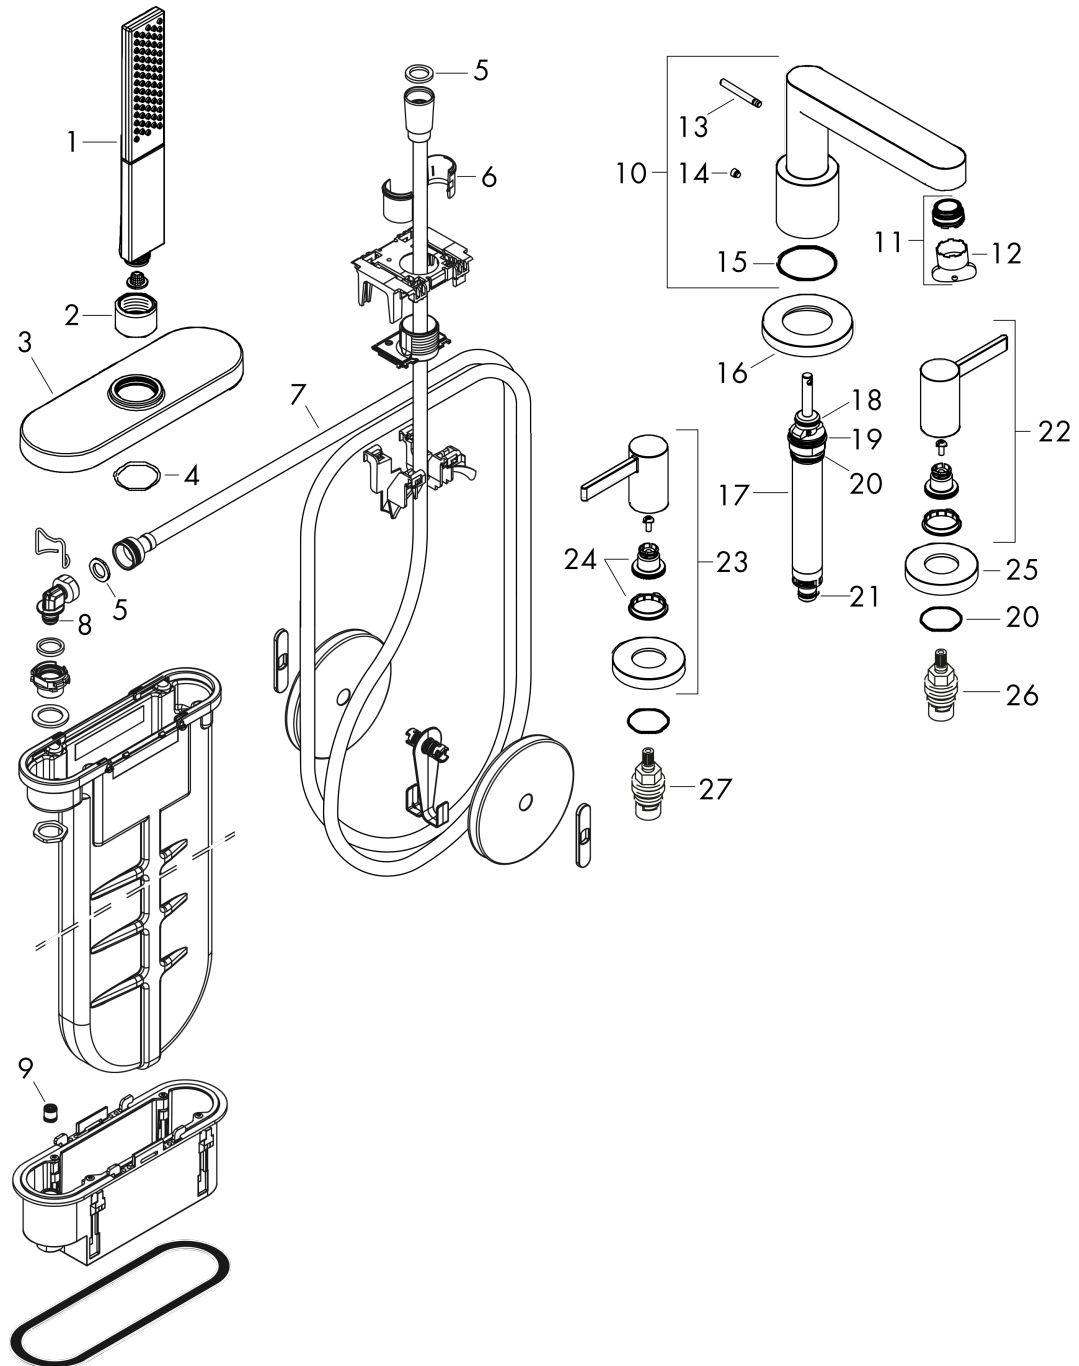

Finoris

4-hole rim mounted bath mixer with sBox

Surfaces: **Matt White** Article Number: **76444700**

Description

product features

- consists of: 4-hole rim mounted bath mixer, hand shower, shower holder, shower hose, hose box
- 2 functions
- projection 152 mm
- connection type: basic set
- spray type mixer: normal spray
- spray type hand shower: PowderRain
- maximum pull-out length of hand shower: 1.45 m
- sBox for quiet, smooth and protected hose guidance
- maximum flow rate at 3 bar: 23,5 l/min
- flow rate for bath spout at 3 bar: 23,5 l/min
- flow rate of hand shower at 3 bar: 10,2 l/min
- min. operating pressure: 1 bar
- max. operating pressure: 10 bar
- ceramic valves hot/ cold 90°
- non-return valve
- connection dimension: DN15

Exploded Drawing

Year of production: >06/21

Finoris

4-hole rim mounted bath mixer with sBox

Surfaces: **Matt White** Article Number: **76444700**

Spare part list

Year of production: >06/21

Pos.	Description	Article Number	Price	PU
1	handshower	26866700	-	1
2	nut	97584700	-	1
3	escutcheon	93505700	-	1
4	O-Ring 32x2	98193000	-	1
5	seal	98058000	-	1
6	insert for shower holder	96942000	-	1
7	shower hose	93506000	-	1
8	O-ring 9x2	98119000	-	1
9	non return valve DW 10	96456000	-	1
10	spout cpl.	93977700	-	1
11	aerator M24x1 (30 l/min)	98998000	-	1
12	special tool	95158000	-	1
13	diverter knob	98707700	-	1
14	hollow set screw M6x6	97660000	-	1
15	O-ring 41x1,5	98168000	-	1
16	escutcheon for spout	93978700	-	1
17	selector assy	93589000	-	1
18	O-Ring 14x2,5	98189000	-	1
19	O-Ring 23x2,5	98183000	-	1
20	O-Ring 22x2	98185000	-	1
21	O-ring 9x2,5	98217000	-	1
22	handle for cold water	93980700	-	1
23	handle for hot water	93979700	-	1
24	handle fixing set	94184000	-	1
25	escutcheon for handle	93976700	-	1
26	shut off unit left closing	94008000	-	1
27	shut off unit right closing	94009000	-	1